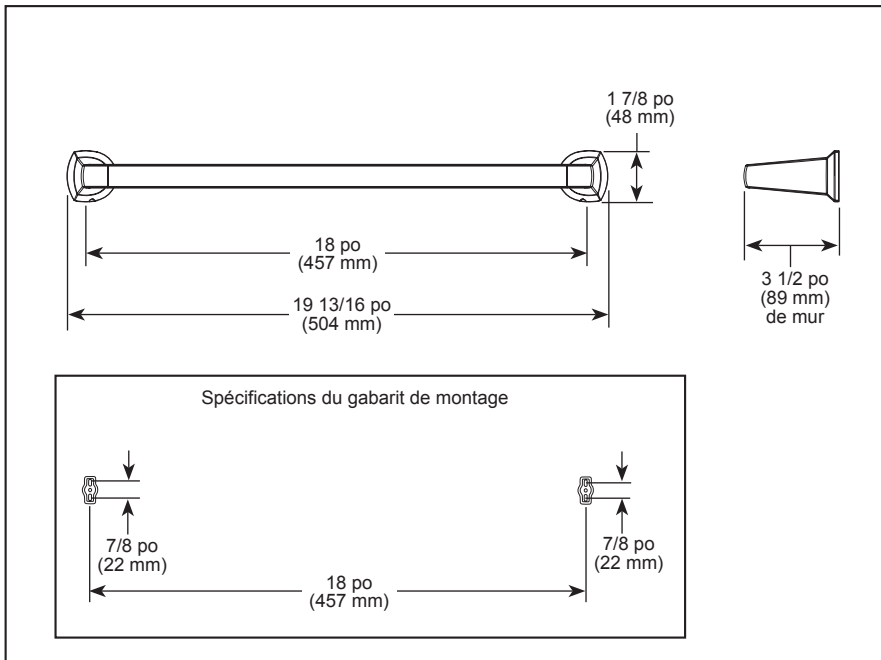

see what Delta can do™

ACCESSORIES

- Galeon® Bath Collection
- 18" Towel Bar

77218-▲

STANDARD SPECIFICATIONS:

- Wood blocking is preferable behind all wall surfaces. If wood blocking is not available, the following fasteners are suggested: Tile/Masonry-Plastic or lead Anchors Plaster/drywall-Toggle bolts.
- Mounting hardware and mounting template included with product.

Delta Faucet Company
55 E. 111th Street, Carmel, IN 46280
350 South Edgeware Road, St. Thomas, ON N5P 4L1
© 2025 Delta Faucet Company

voyez ce que Delta peut faire™

ACCESSOIRES

- Collection pour salle de bain Galeon^{MD}
- Porte-serviettes 18 po (457 mm)