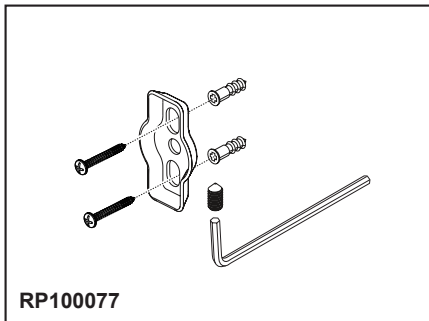

RP100077

Delta Faucet Company reserves the right (1) to make changes in specifications and materials, and (2) to change or discontinue models, both without notice or obligation. Dimensions are for reference only. See current full-line price book or www.deltafaucet.com for finish options and product availability.

Delta Faucet Company
55 E. 111th Street, Carmel, IN 46280
350 South Edgeware Road, St. Thomas, ON N5P 4L1
© 2025 Delta Faucet Company