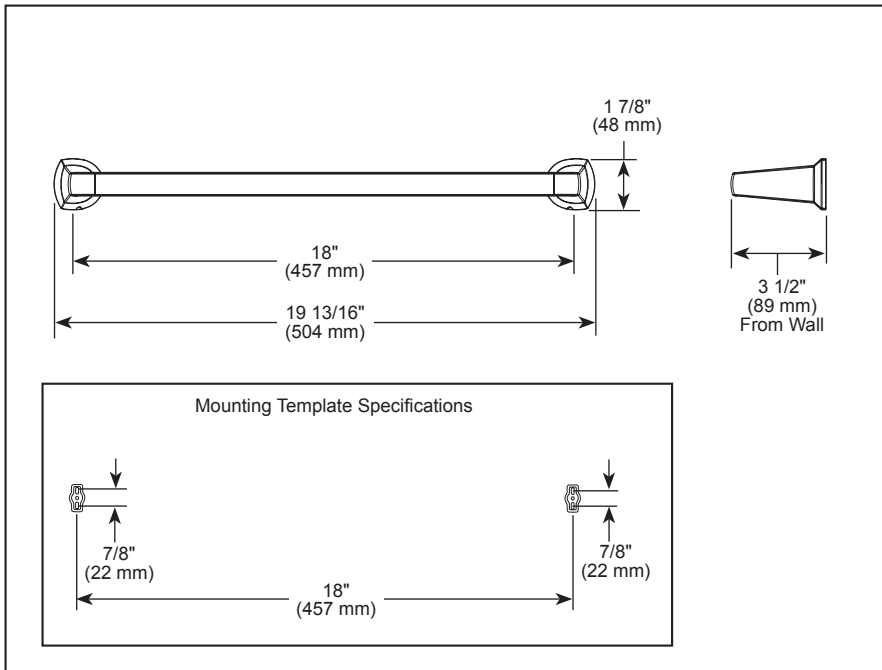

see what Delta can do™

ACCESSORIES

- Galeon® Bath Collection
- 18" Towel Bar

77218-▲

STANDARD SPECIFICATIONS:

- Wood blocking is preferable behind all wall surfaces. If wood blocking is not available, the following fasteners are suggested: Tile/Masonry-Plastic or lead Anchors Plaster/drywall-Toggle bolts.
- Mounting hardware and mounting template included with product.